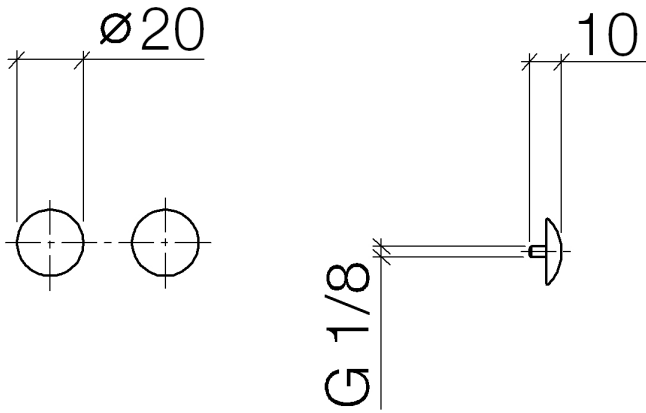

Decorative caps for Perfecto - Platinum

IMO

12 801 970

• 1 pair

Including retaining screws available under order no.
12 800 970-FF

Fits: IMO, LULU, MADISON, MEM, TARA,
CL.1, LISSÉ, VAIA, META, CYO

	Platinum	12 801 970-08
	Chrome	12 801 970-00
	Brushed Platinum	12 801 970-06
	Durabress (23kt Gold)	12 801 970-09
	Dark Chrome	12 801 970-19
	Light Gold	12 801 970-26
	Brushed Light Gold	12 801 970-27
	Brushed Durabress (23kt Gold)	12 801 970-28
	Matte Black	12 801 970-33
	Brushed Bronze	12 801 970-42
	Brushed Champagne (22kt Gold)	12 801 970-46
	Champagne (22kt Gold)	12 801 970-47
	Brushed Chrome	12 801 970-93
	Brushed Dark Platinum	12 801 970-99

12 801 970

12 801 970

Parts for other
finishes can be found
here: Chrome

Spare parts list

No.	Item Number	Name	Quantity used	Delivery time
1	09 30 30 060-08	screw	2	60